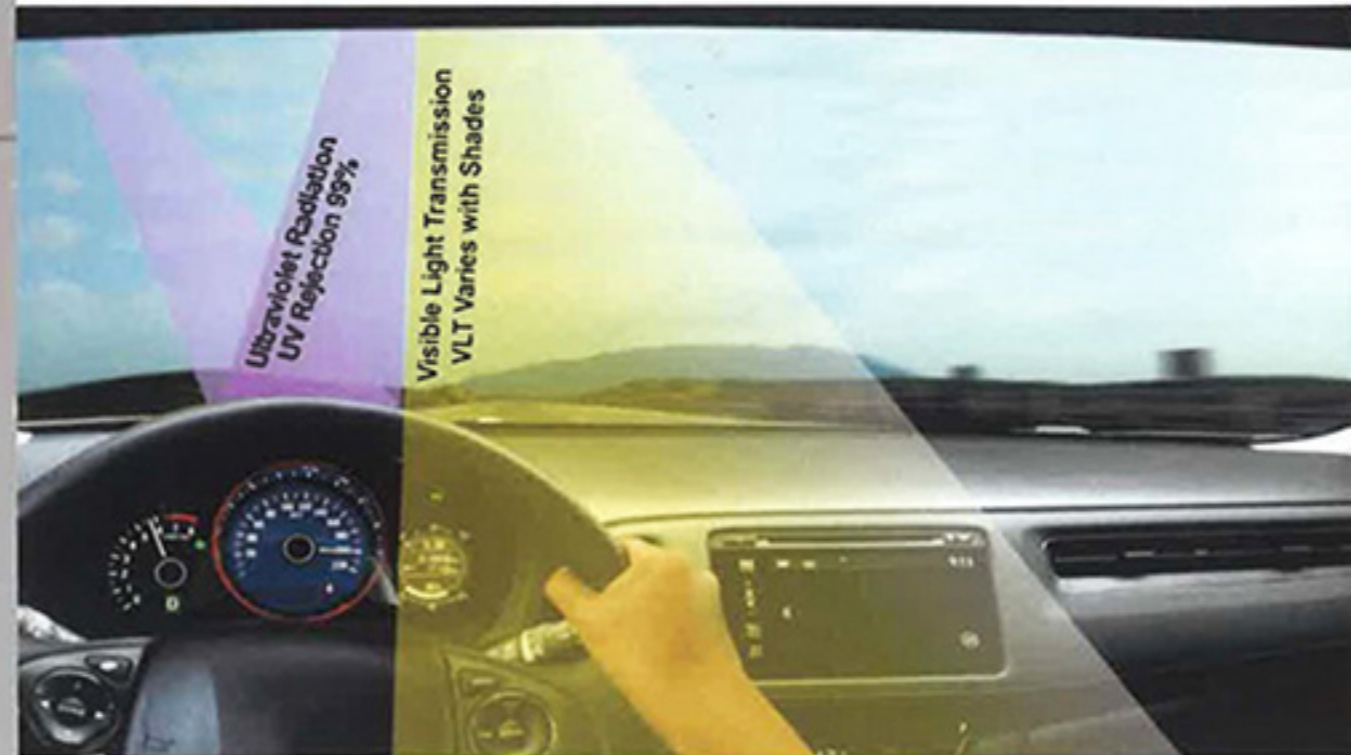

FILM SERIES	VLT	MIL	PLY	TSER	UV	SCRATCH RESISTANCE
ULTRA JSX 05%	05%	1.5 MIL	2 PLY	42%	99%	YES
ULTRA JSX 15%	15%	1.5MIL	2 PLY	39%	99%	YES
ULTRA JSX 20%	20%	1.5MIL	2 PLY	36%	99%	YES
ULTRA JSX 28%	28%	1.5 MIL	2 PLY	33%	99%	YES
ULTRA JSX 35%	35%	1.5 MIL	2 PLY	32%	99%	YES
ULTRA JSX 50%	50%	1.5 MIL	2 PLY	28%	99%	YES